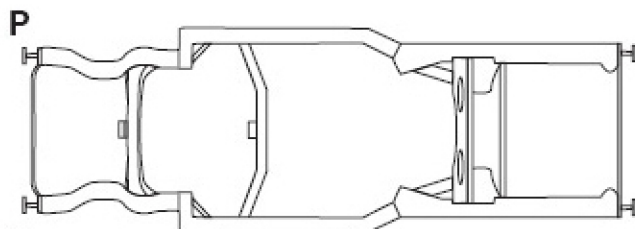

Year: _____ Make: _____ Model: _____

VIN #: _____ Build Date: _____

4 DOOR FULL FRAME CUT SHEET

PASSENGER SIDE

TOP VIEW

DRIVER SIDE

UNDERBODY VIEW

Please use the area below for a detail of cut instructions: